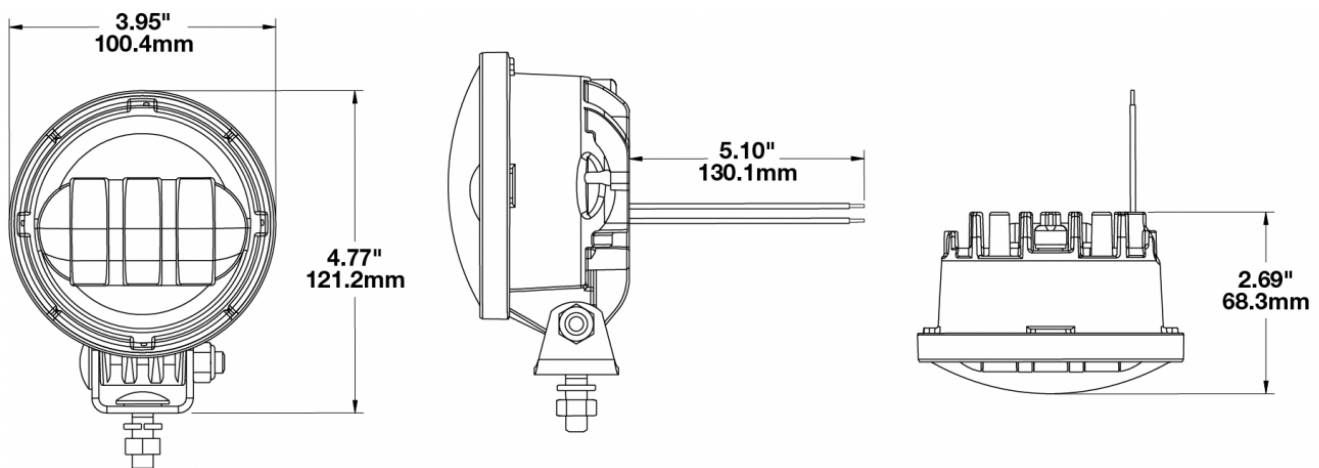

PRODUCT DIMENSIONS

Print date: 2024-08-11

© 2024 J.W. Speaker Corporation • Germantown, WI U.S.A.
www.jwspeaker.com • speaker@jwspeaker.com • 262.251.6660

J.W. SPEAKER
Engineered. Lighting. Solutions.