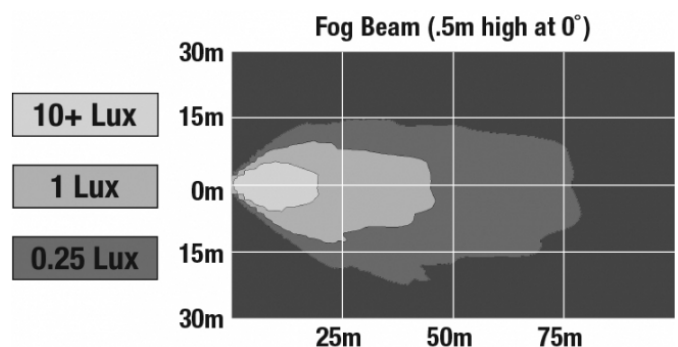

LED Fog Lights - Model 6150

PRODUCT INFORMATION

Description	12V SAE/ECE LED RHT & LHT Fog Light with Black Inner Bezel & Black Housing
Height	121.16 mm / 4.77 in
Width	100.33 mm / 3.95 in
Depth	68.33 mm / 2.69 in
Shape	Round
Outer Lens Material	Hardcoated Polycarbonate
Outer Lens Color	Clear
Housing Material	Die-Cast Aluminum
Housing Color	Black
Bezel Color	Black
Mounting Hardware Description	(x1) M8-1.25 x 25mm SS Carriage Bolt
Mounting Type	Universal Pedestal Mount
Minimum Operating Temperature	-40 °C / -40 °F
Maximum Operating Temperature	65 °C / 149 °F
Product Weight	0.99 lbs / 0.45 kgs
Shipping Weight	1.28 lbs / 0.58 kgs

Buy America Standards

Eco Friendly

Tested to ECE Reg. 10
(Radiated Emissions only)

ECE Reg 19

SAE J583

PHOTOMETRIC SPECIFICATIONS

Raw Lumen Output	1,080
Effective Lumen Output	610
Nominal LED Color Temperature	5000 K
Beam Pattern(s)	Forward Lighting - Fog